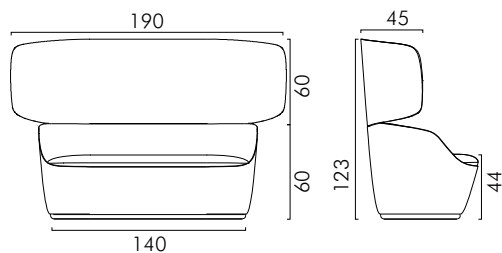

Radar Sofa

Divano 2 posti - Schienale EXTRA LARGE
2-seater sofa - High backrest EXTRA LARGE
Canapé 2 places - Dossier haut - EXTRA LARGE