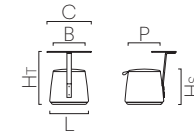

C1.8

Poufs Small e Medium.
Small and Medium poufs.
Poufs Small et Medium.

Magnum - T5V3, T5G4,
T5B0, T5B6

Radar Laptop Tables

C1.8
Poufs Small, Medium, Large e
poufs con tavoletta scrittoio in
multistrato di faggio.

C1.8

– design Giorgio Topan –

Specifiche tecniche / Technical specifications / Caractéristiques techniques

C1.8 POUF

SMALL
 L 45 cm
 B 43 cm
 Hs 48 cm

MEDIUM
 L 70 cm
 B 61 cm
 Hs 48 cm

LARGE
 L 95 cm
 B 86 cm
 Hs 38 cm